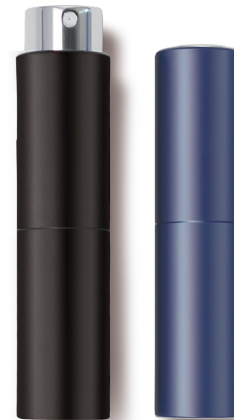

## EXCLUSIVE ITEMS

---

LUXURY ATOMIZER

PA007

Size: 8ml  
Weight: 103g  
Material: Zinc alloy outer case+  
Glass bottle

LUXURY ATOMIZER

PA009

Size: 8ml/20ml  
Weight: 101g  
Material: Zinc alloy outer case+  
Glass bottle

## PERFUME ATOMIZER

---

### LUXURY ATOMIZER

PA008

Size: 5ml  
Material: Leather outer case +  
Glass bottle

PA011

Size: 5ml/8ml/10ml/15ml/20ml  
Style: Twist round atomizer  
Material: Aluminum outer case +  
Glass bottle

PA011-2